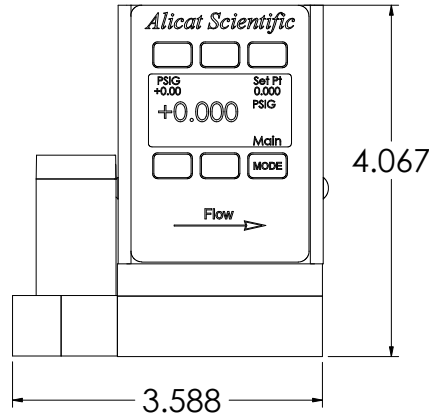

PC Series:
All standard ranges

2X 8-32 UNC - 2B ▽ .350

PC Series:
Differential Pressure
All standard ranges

2X 8-32 UNC ▽ .350