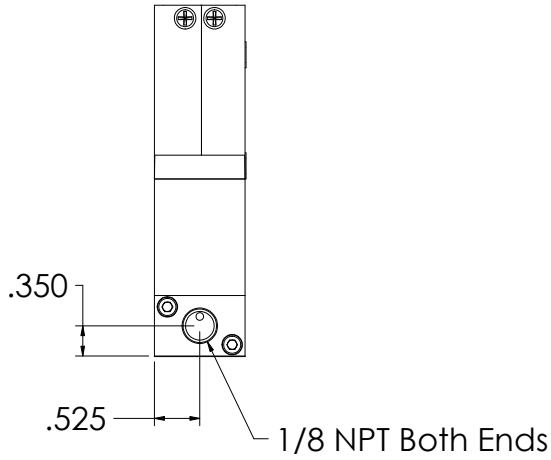

PC Series:
All standard ranges

2X 8-32 UNC - 2B ▽ .350

PC Series:
Differential Pressure
All standard ranges

2X 8-32 UNC ▽ .350