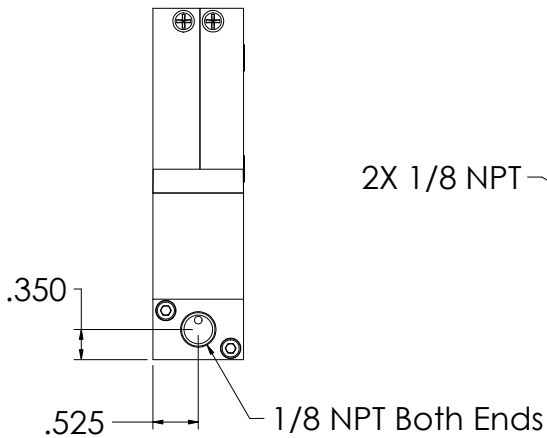

PC Series:
All standard ranges

2X 8-32 UNC - 2B ▽ .350

PC Series:
Differential Pressure
All standard ranges

2X 8-32 UNC ▽ .350